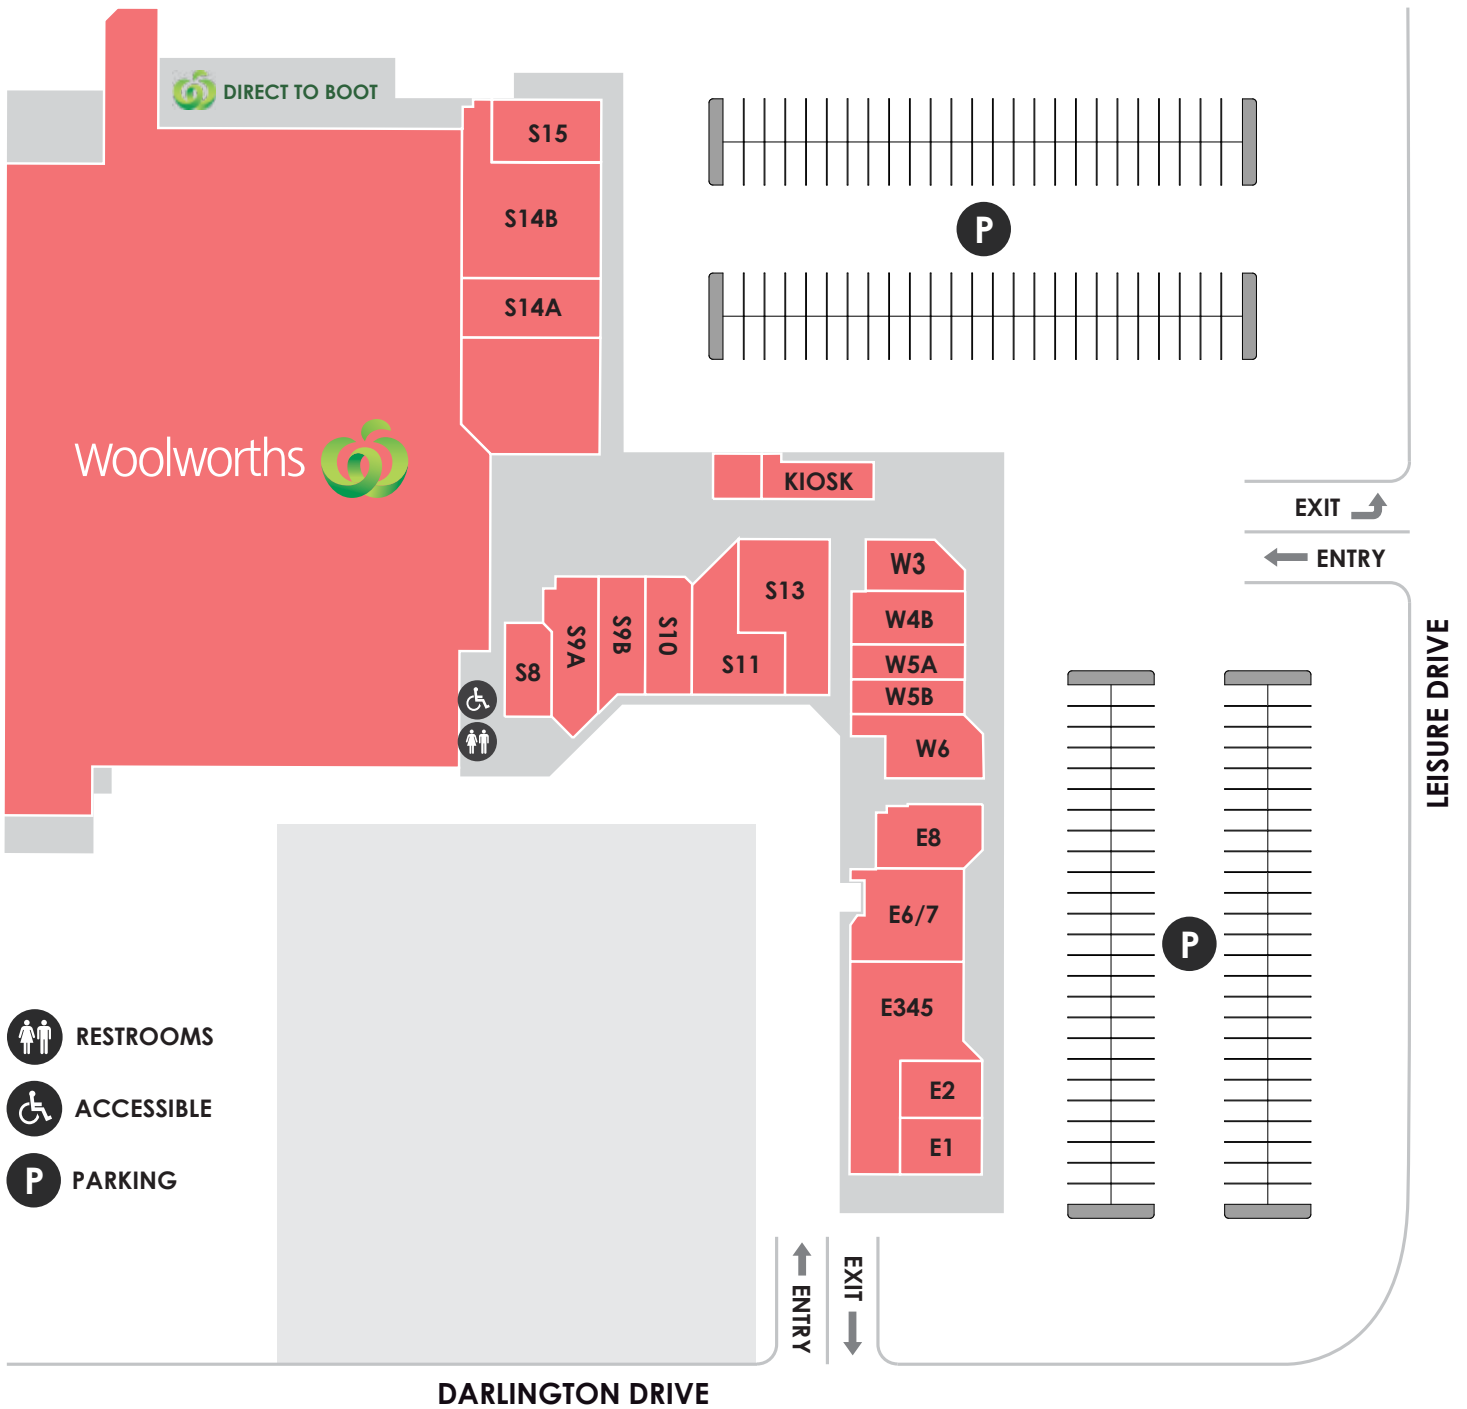

## FOOD & BEVERAGE

S9A Banora Bakehouse - **Coming Soon**  
 W6 Banora Chinese Takeaway/  
 Fish & Chips (07) 5524 8135  
 W5A Galileo's Pizza (07) 5523 1104

**BANORA**  
SHOPPING VILLAGE

# CENTRE DIRECTORY

- RESTROOMS
- ACCESSIBLE
- PARKING

3 Leisure Drive, BANORA POINT NSW 2486

banorashoppingvillage